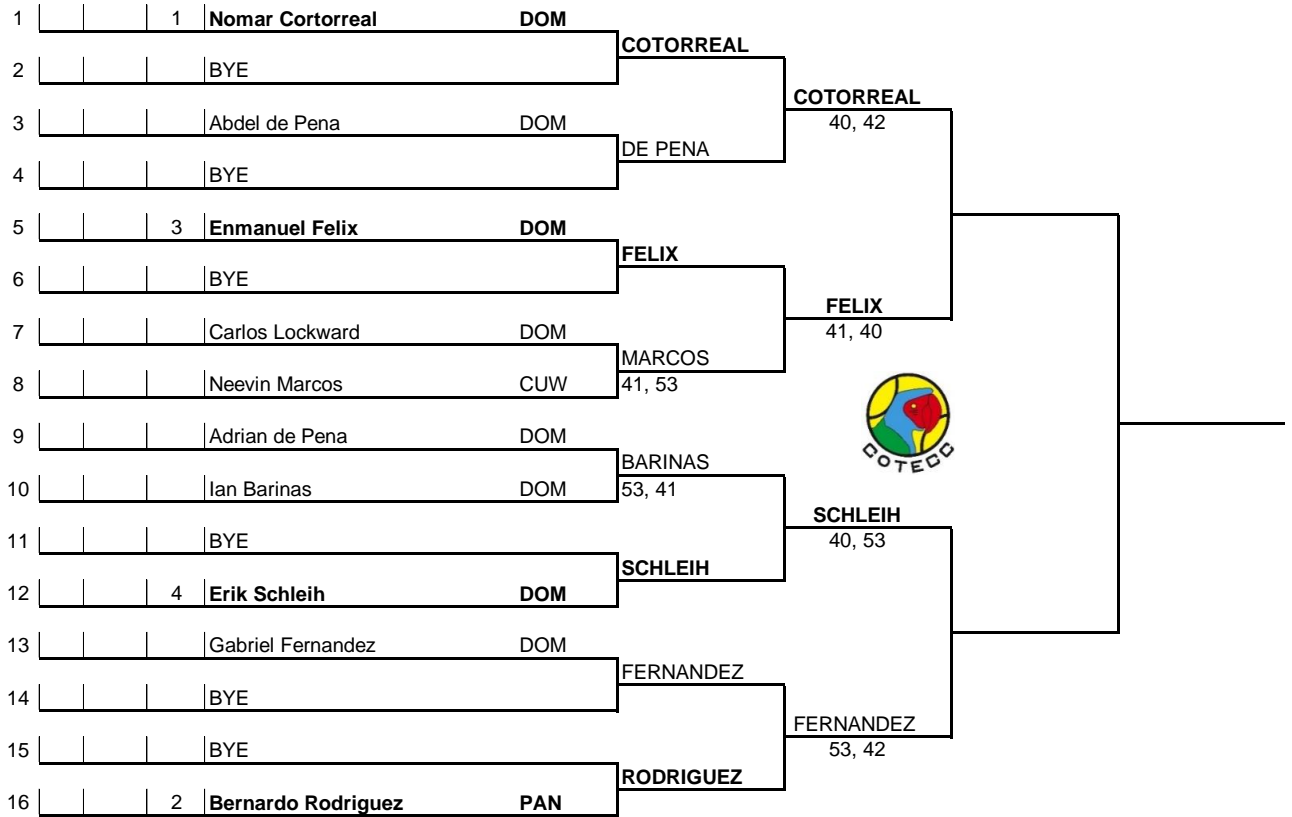

SEMBRADOS

1 Rozhkov - Sanchez

2 Castillo Macario-Cruz

COPA MAIZ U14 - 2022

Boys - Doubles MD

SEMRADOS

- 1 DE ANDREIS-DE LIMA
- 2 BAQUERO-CORDOBA
- 3 MELLA-RODRIGUEZ
- 4 CAMPBELL-LICAIRAC

COPA MAIZ U14 - 2022

GIRLS CONSOLATION

Week of	City, Country	COTECC	ITF Referee		
11 JUL 2022	Sto Domingo, DOM	U 14 - G3	Abel Alvarez		
St.	Rank	Seed	Family Name	First name	Nationality

COPA MAIZ U14 - 2022

BOYS CONSOLATION

Week of	City, Country	COTECC	ITF Referee		
11 JUL 2022	Sto Domingo, DOM	U 14 - G3	Abel Alvarez		
St.	Rank	Seed	Family Name	First name	Nationality