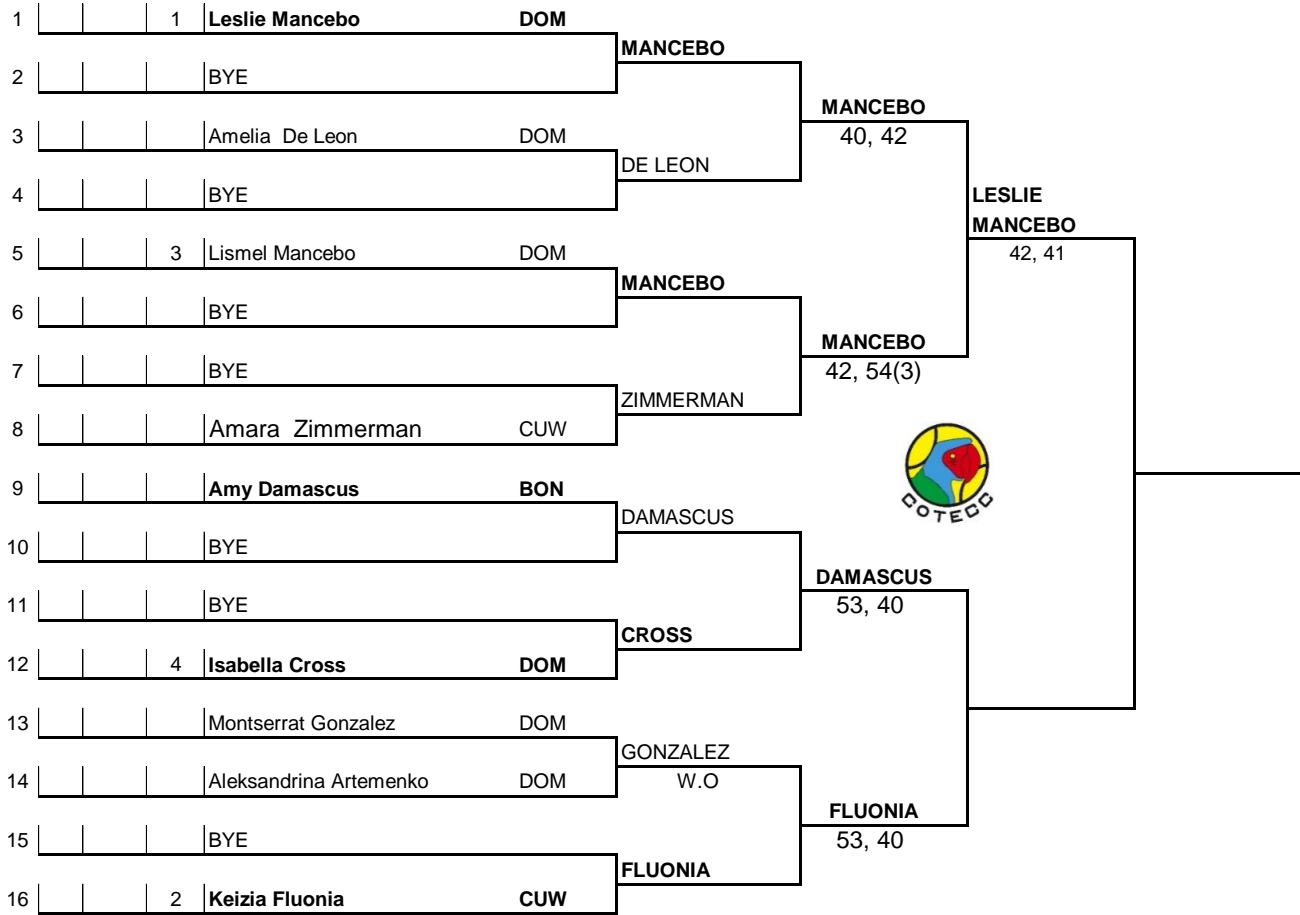

COPA MAIZ U14 - 2022

GIRLS CONSOLATION

Week of	City, Country	COTECC	ITF Referee		
11 JUL 2022	Sto Domingo, DOM	U 14 - G3	Abel Alvarez		
St.	Rank	Seed	Family Name	First name	Nationality