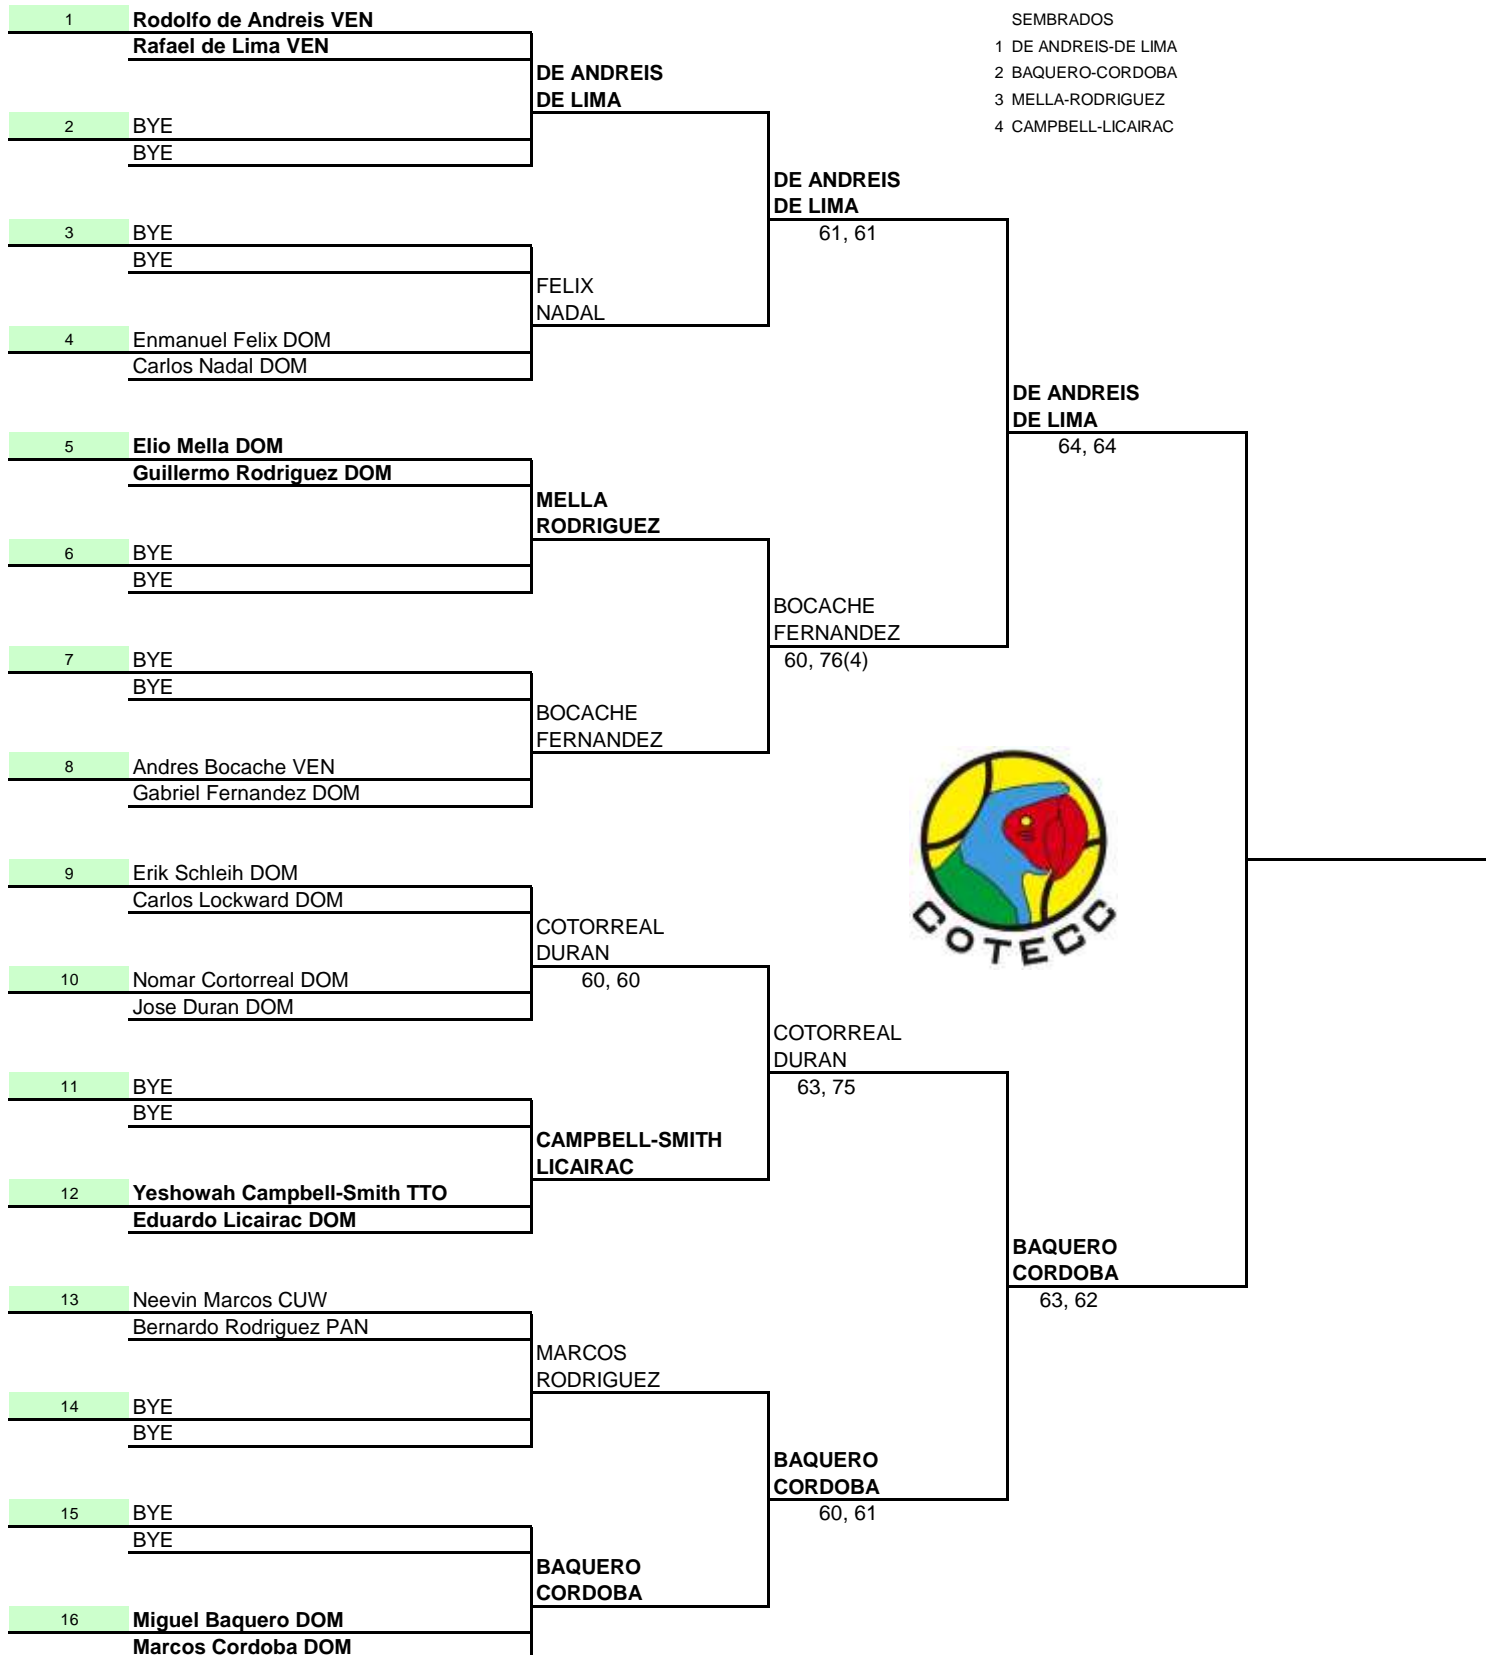

COPA MAIZ U14 - 2022

Boys - Doubles MD

COPA MAIZ U14 - 2022

GIRLS CONSOLATION

Week of		City, Country		COTECC		ITF Referee	
11 JUL 2022		Sto Domingo, DOM		U 14 - G3		Abel Alvarez	
St.	Rank	Seed	Family Name	First name	Nationality		
1		1	Leslie Mancebo	LESLIE MANCEBO	DOM		
2			BYE				
3			Amelia De Leon	DE LEON	DOM		
4			BYE				
5		3	Lismel Mancebo	MANCEBO	DOM		
6			BYE				
7			BYE				
8			Amara Zimmerman	ZIMMERMAN	CUW		
9			Amy Damascus	DAMASCUS	BON		
10			BYE				
11			BYE				
12		4	Isabella Cross	CROSS	DOM		
13			Montserrat Gonzalez	GONZALEZ	DOM		
14			Aleksandrina Artemenko	W.O	DOM		
15			BYE				
16		2	Keizia Fluonia	FLUONIA	CUW		

LESLIE MANCEBO	DE LEON	40, 42	COTECC	LESLIE MANCEBO
MANCEBO	ZIMMERMAN	42, 54(3)		LESLIE MANCEBO
DAMASCUS	CROSS	53, 40		FLUONIA
GONZALEZ	W.O	53, 40		FLUONIA
FLUONIA		24, 40, 10-4		FLUONIA