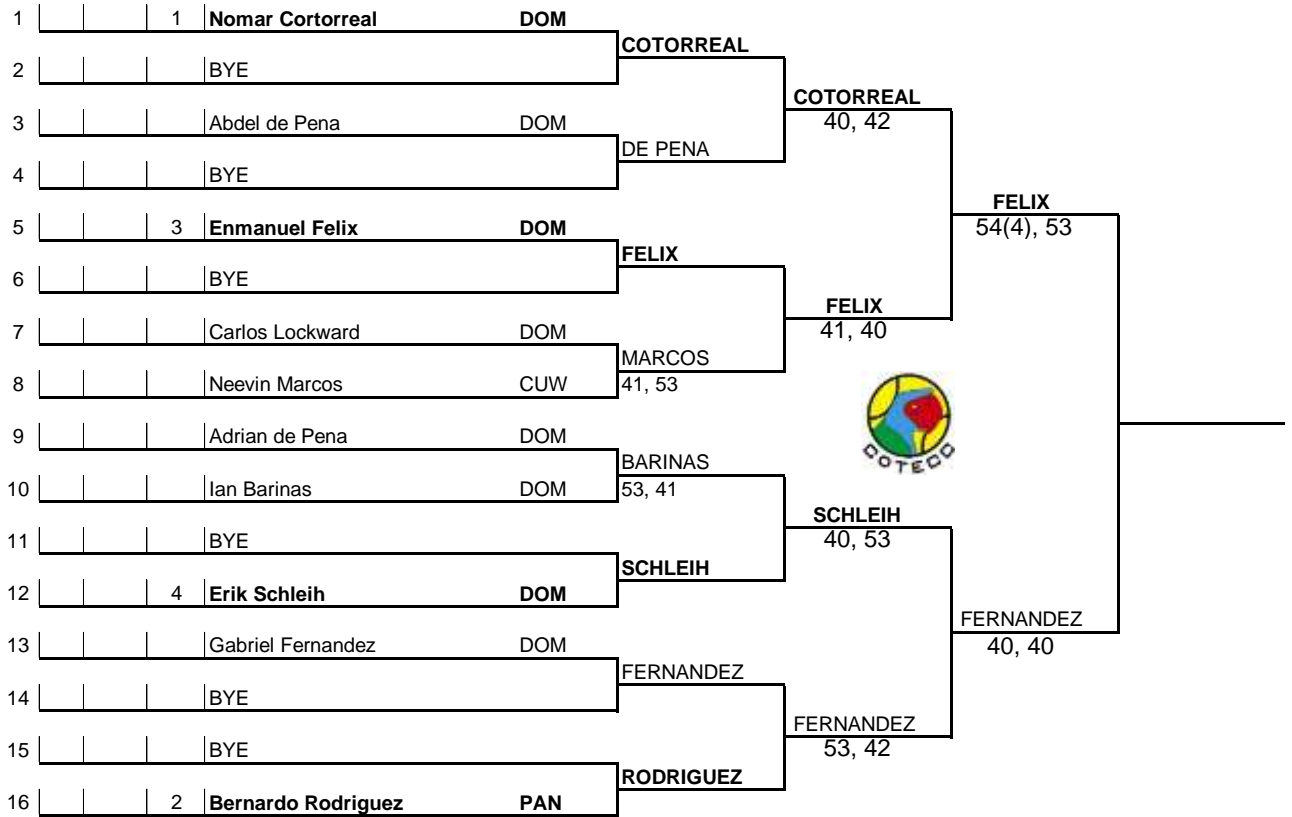

COPA MAIZ U14 - 2022

BOYS CONSOLATION

Week of	City, Country	COTECC	Referee		
11 JUL 2022	Sto Domingo, DOM	U 14 - G3	Abel Alvarez		
St.	Rank	Seed	Family Name	First name	Nationality