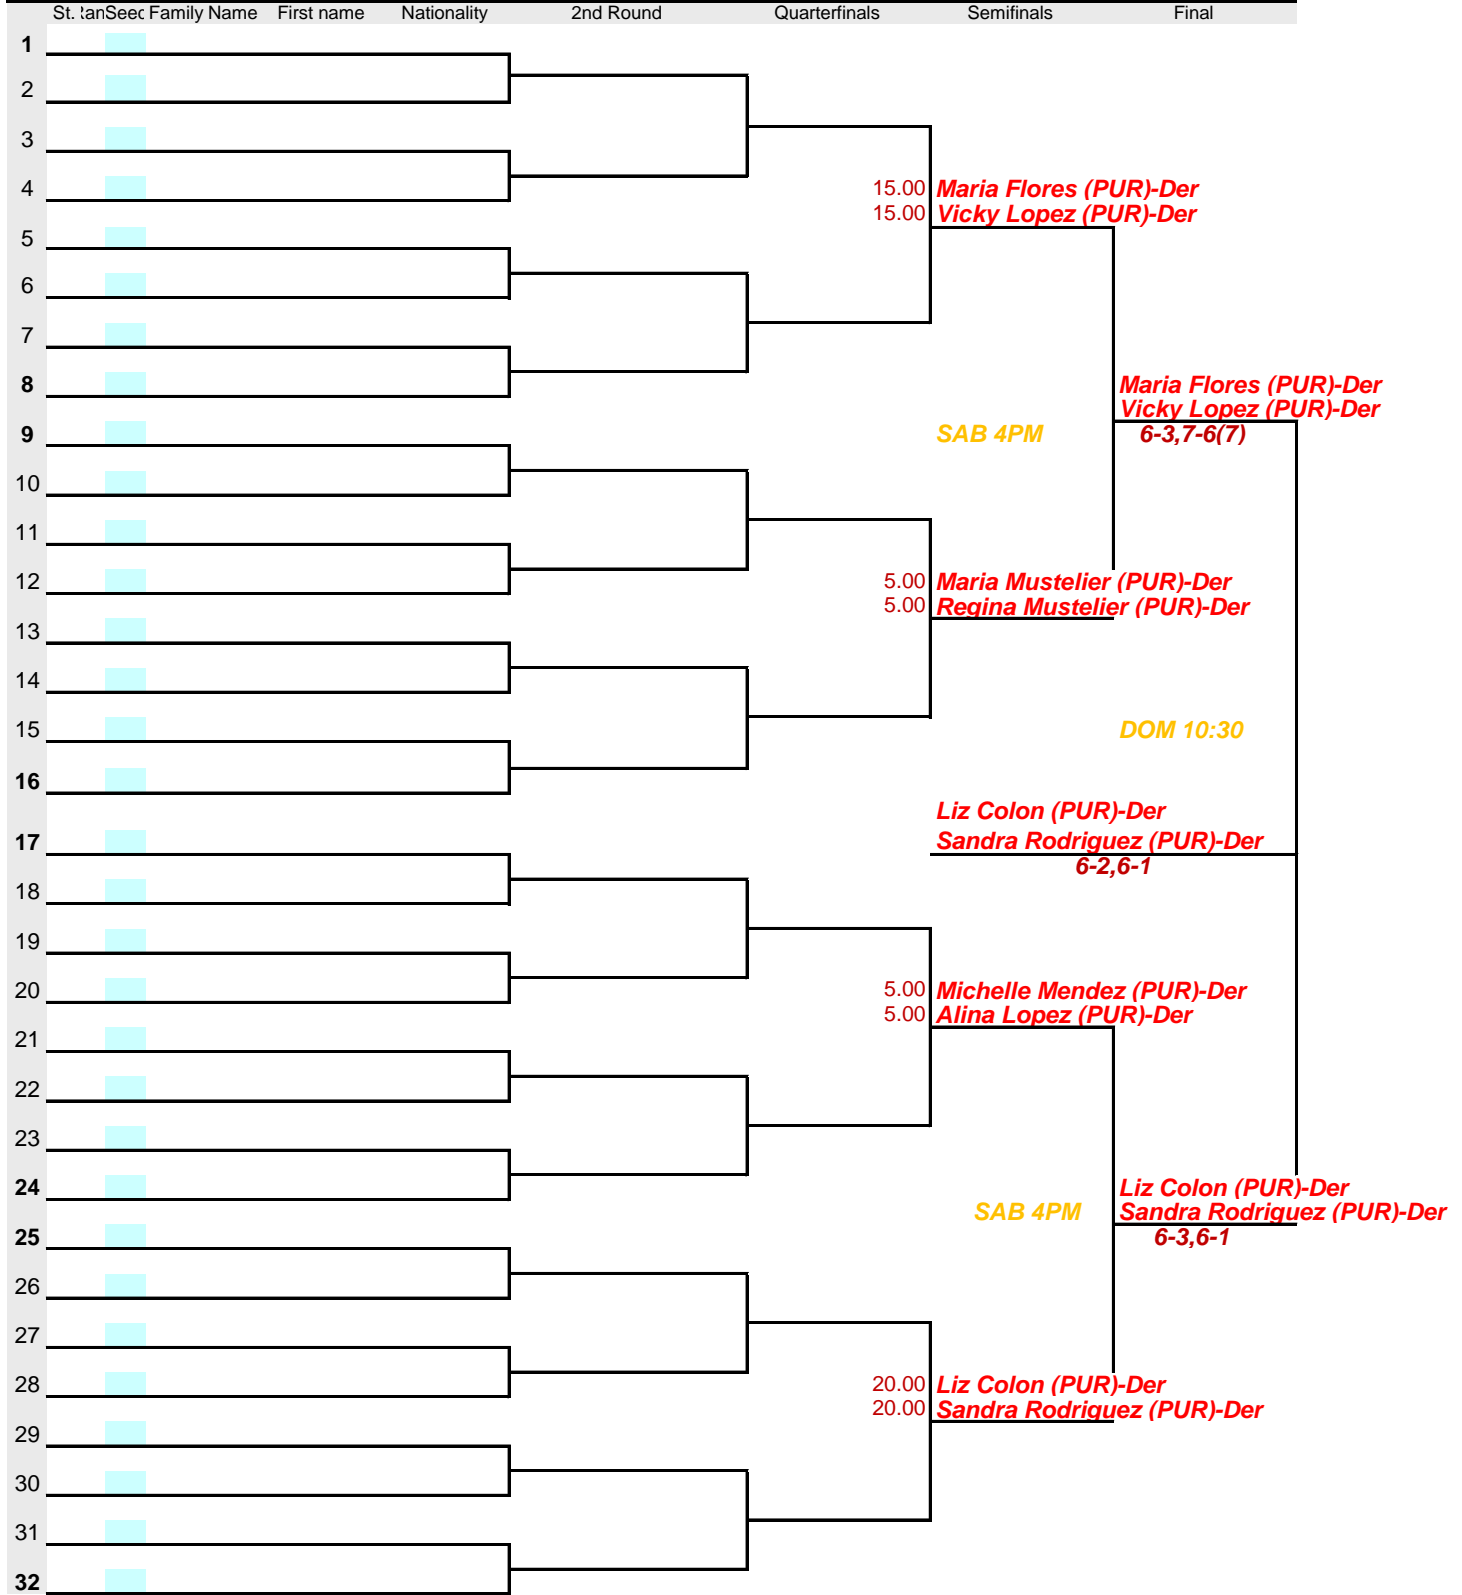

COPA PROSEGUROS CASA DE CAMPO 2011

C-1 FEM. DOBLES

Week of: 01-04 SEPT. 2011 City, Country: LA ROMANA Club: LA TERRAZA Director: EMILIO VASQUEZ

Acc. Rank	# Seeded players	# Lucky Losers	Replacing	Draw date/time:
Rkg Date	1	1		Player representatives
Top DA	2	2		
Last DA	3	3		
- on line	4	4		
Seed rank	5	5		ITF Referee's signature
Rkg Date	6	6		

COPA PROSEGUROS CASA DE CAMPO 2011

C-2 FEM. DOBLES

C-2 FEM. DOBLES

Week of: 01-04 SEPT. 2011 City, Country: LA ROMANA Club: LA TERRAZA Director: EMILIO VASQUEZ

Acc. Rank	# Seeded players	# Lucky Losers	Replacing	Draw date/time:
Rkg Date	1	1		Player representatives
Top DA	2	2		
Last DA	3	3		
- on line	4	4		
Seed rank	5	5		ITF Referee's signature
Rkg Date	6	6		

Acc. Rank	#	Seeded players	#	Lucky Losers	Replacing	Draw date/time:
Rkg Date	1		1			Player representatives
Top DA	2		2			
Last DA	3		3			
- on line	4		4			
Seed rank	5		5			ITF Referee's signature
Rkg Date	6		6			