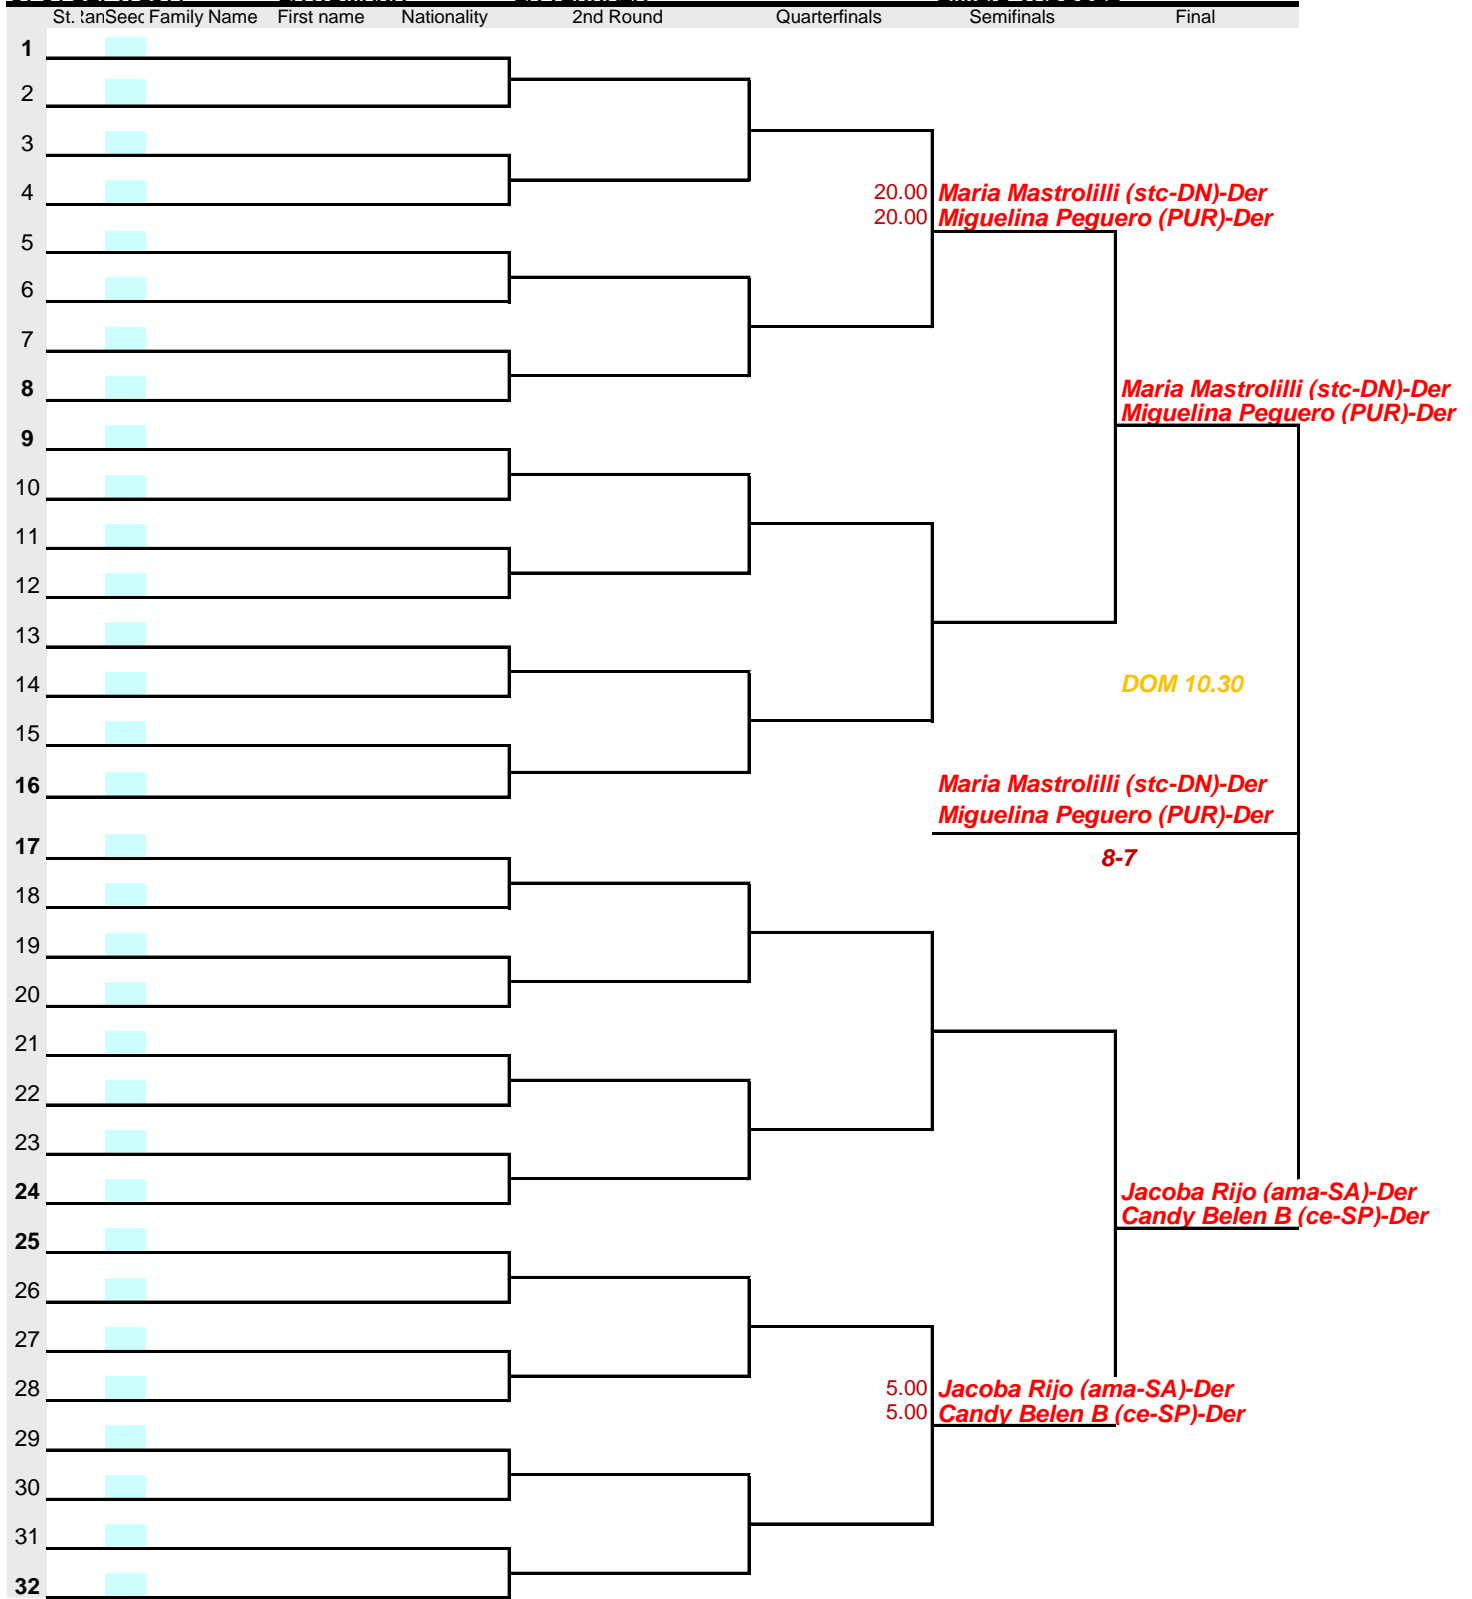

COPA PROSEGUROS CASA DE CAMPO 2011

C-1 FEM. DOBLES

Week of: 01-04 SEPT. 2011 City, Country: LA ROMANA Club: LA TERRAZA Director: EMILIO VASQUEZ

Acc. Rank	# Seeded players	# Lucky Losers	Replacing	Draw date/time:
Rkg Date	1	1		Player representatives
Top DA	2	2		
Last DA	3	3		
- on line	4	4		
Seed rank	5	5		ITF Referee's signature
Rkg Date	6	6		

COPA PROSEGUROS CASA DE CAMPO 2011

C-2 FEM. DOBLES

C-2 FEM. DOBLES

Week of: 01-04 SEPT. 2011 City, Country: LA ROMANA Club: LA TERRAZA Director: EMILIO VASQUEZ

Acc. Rank	# Seeded players	# Lucky Losers	Replacing	Draw date/time:
Rkg Date	1	1		Player representatives
Top DA	2	2		
Last DA	3	3		
- on line	4	4		
Seed rank	5	5		ITF Referee's signature
Rkg Date	6	6		

Acc. Rank	#	Seeded players	#	Lucky Losers	Replacing	Draw date/time:
Rkg Date	1		1			Player representatives
Top DA	2		2			
Last DA	3		3			
- on line	4		4			
Seed rank	5		5			ITF Referee's signature
Rkg Date	6		6			